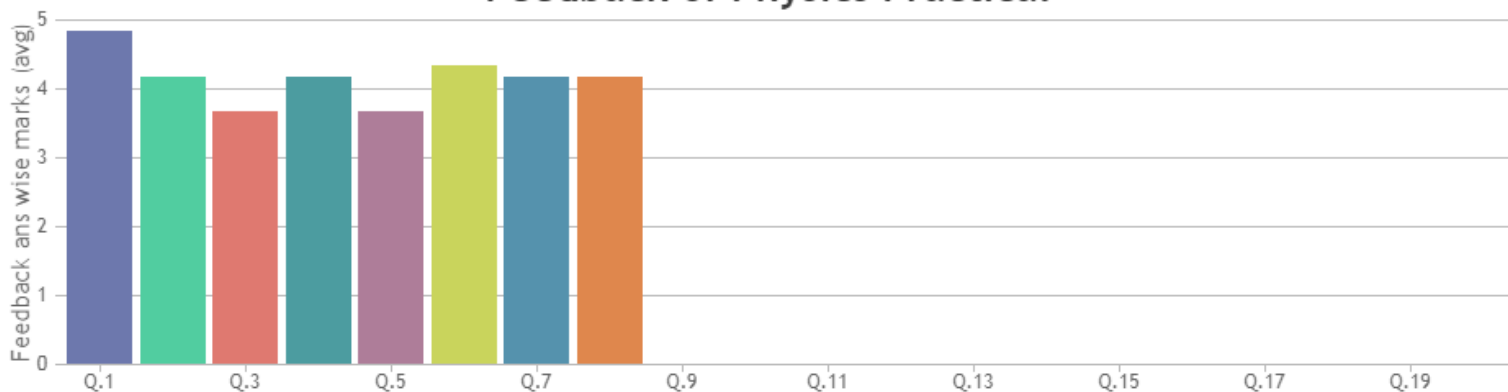

View Feedback of Teacher

Academic Year : 2017-18

Student responded : 6																					
F. Y. B Sc(GS)	Physics Practical	Mr. Prashant P. Jadhav	29	25	22	25	22	26	25	25	0	0	0	0	0	0	0	0	0	0	0
Average feedback :			4.83	4.17	3.67	4.17	3.67	4.33	4.17	4.17	0.00	0.00	0.00	0.00	0.00	0.00	0.00	0.00	0.00	0.00	0.00
Student responded : 11																					
F. Y. B Sc(GS)	Physics Practical	Mr. Prashant P. Jadhav	51	51	47	50	33	50	51	46	0	0	0	0	0	0	0	0	0	0	0
Average feedback :			4.64	4.64	4.27	4.55	3.00	4.55	4.64	4.18	0.00	0.00	0.00	0.00	0.00	0.00	0.00	0.00	0.00	0.00	0.00
Student responded : 9																					
F. Y. B Sc(GS)	Physics Practical	Mr. Prashant P. Jadhav	40	37	35	33	23	37	28	30	4	0	0	0	0	0	0	0	0	0	0
Average feedback :			4.44	4.11	3.89	3.67	2.56	4.11	3.11	3.33	0.44	0.00	0.00	0.00	0.00	0.00	0.00	0.00	0.00	0.00	0.00
Student responded : 4																					
F. Y. B Sc(GS)	Physics Practical	Mr. Prashant P. Jadhav	18	18	15	17	12	17	19	18	0	0	0	0	0	0	0	0	0	0	0
Average feedback :			4.50	4.50	3.75	4.25	3.00	4.25	4.75	4.50	0.00	0.00	0.00	0.00	0.00	0.00	0.00	0.00	0.00	0.00	0.00
Student responded : 3																					
M. Sc(Phy)	Physics MSC I	Mr. Prashant P. Jadhav	11	11	11	11	11	11	11	10	0	0	0	0	0	0	0	0	0	0	0
Average feedback :			3.67	3.67	3.67	3.67	3.67	3.67	3.67	3.33	0.00	0.00	0.00	0.00	0.00	0.00	0.00	0.00	0.00	0.00	0.00

Feedback of Physics Practical